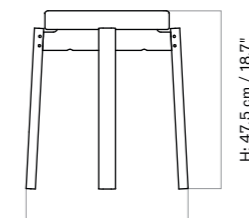

PRODUCT TYPE
Stool

COLLI
1

ENVIRONMENT
Indoor

DIMENSIONS
H: 47,5 cm / 18,7"
W: 42,5 cm / 16,7"
D: 42,5 cm / 16,7"
SD: 33,5 cm / 13,1"

PRODUCTION PROCESS
CNC-cut solid wood. The padded seat enhances comfort, making this piece a perfect blend of style and functionality.

WARRANTY
2 years

PACKAGING TYPE
Brown box

PACKAGING MEASUREMENTS
(H × W × D)
N / A

MATERIALS & MAINTENANCE
Please visit audocph.com for materials, care and maintenance instructions.

SD: 33,5 cm / 13,1"

W/D: 42,5 cm / 16,7"

H: 47,5 cm / 18,7"